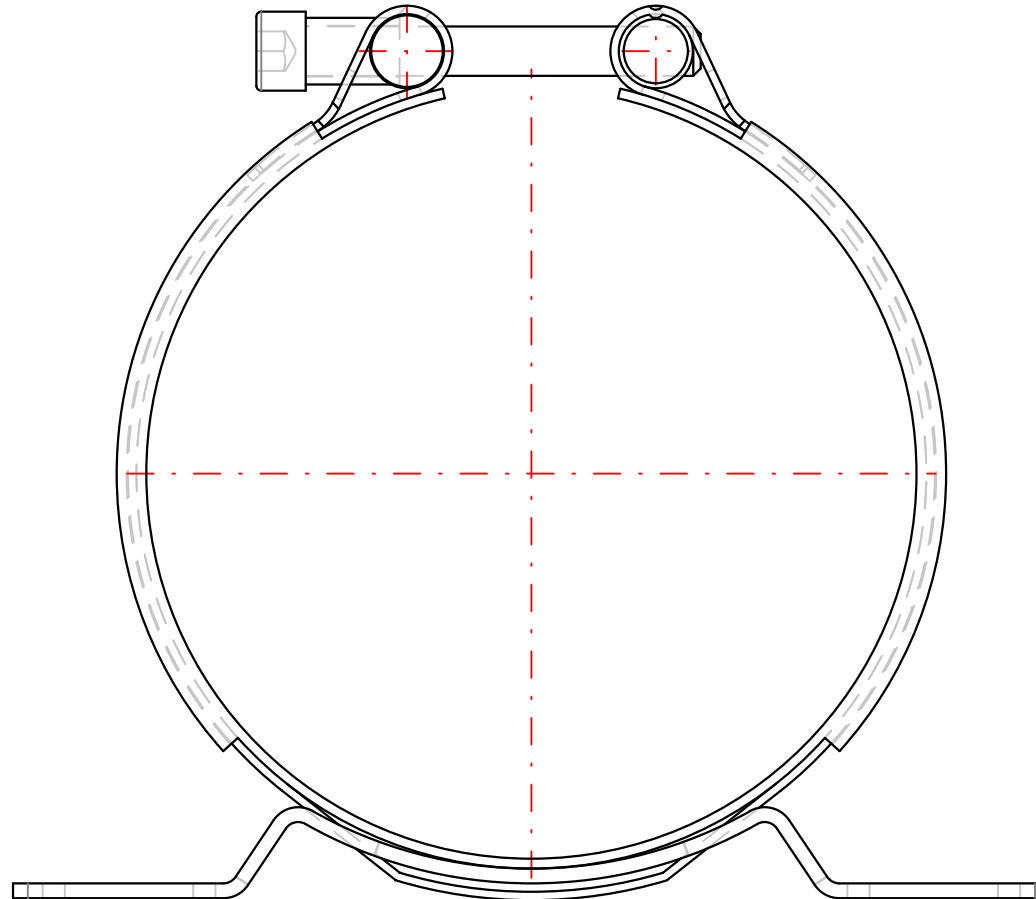

## CADE, Cylinder and Accumulators Division Europe Clamps - (Europe)

PART Number: 20251203648 CLAMP TYPE E155

*Interactive 3D graphic, click to activate and rotate.  
(3D capable PDF viewer required)*

Technical Data	
Part Number	20251203648
Series Name	Clamps - (Europe)
Series Code	Clamp Type E155
Division ID	667800
Division Name	Accumulator & Cooler Division - Europe
Company	Parker Hannifin

20251203648  
Clamp Type E155

Price: contact Parker