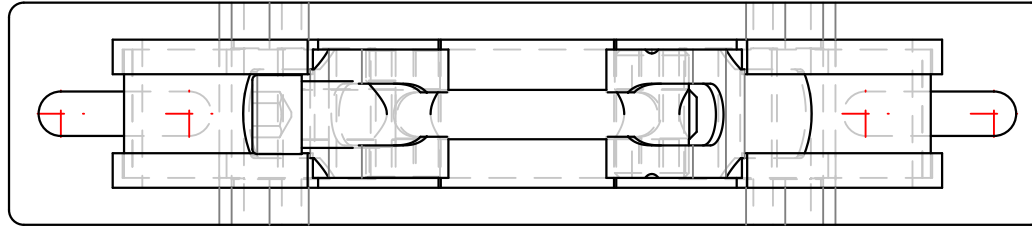

## CADE, Cylinder and Accumulators Division Europe Clamps - (Europe)

PART Number: 20251203648 CLAMP TYPE E155

*Interactive 3D graphic, click to activate and rotate.  
(3D capable PDF viewer required)*

Technical Data	
Part Number	20251203648
Series Name	Clamps - (Europe)
Series Code	Clamp Type E155
Division ID	667800
Division Name	Accumulator & Cooler Division - Europe
Company	Parker Hannifin